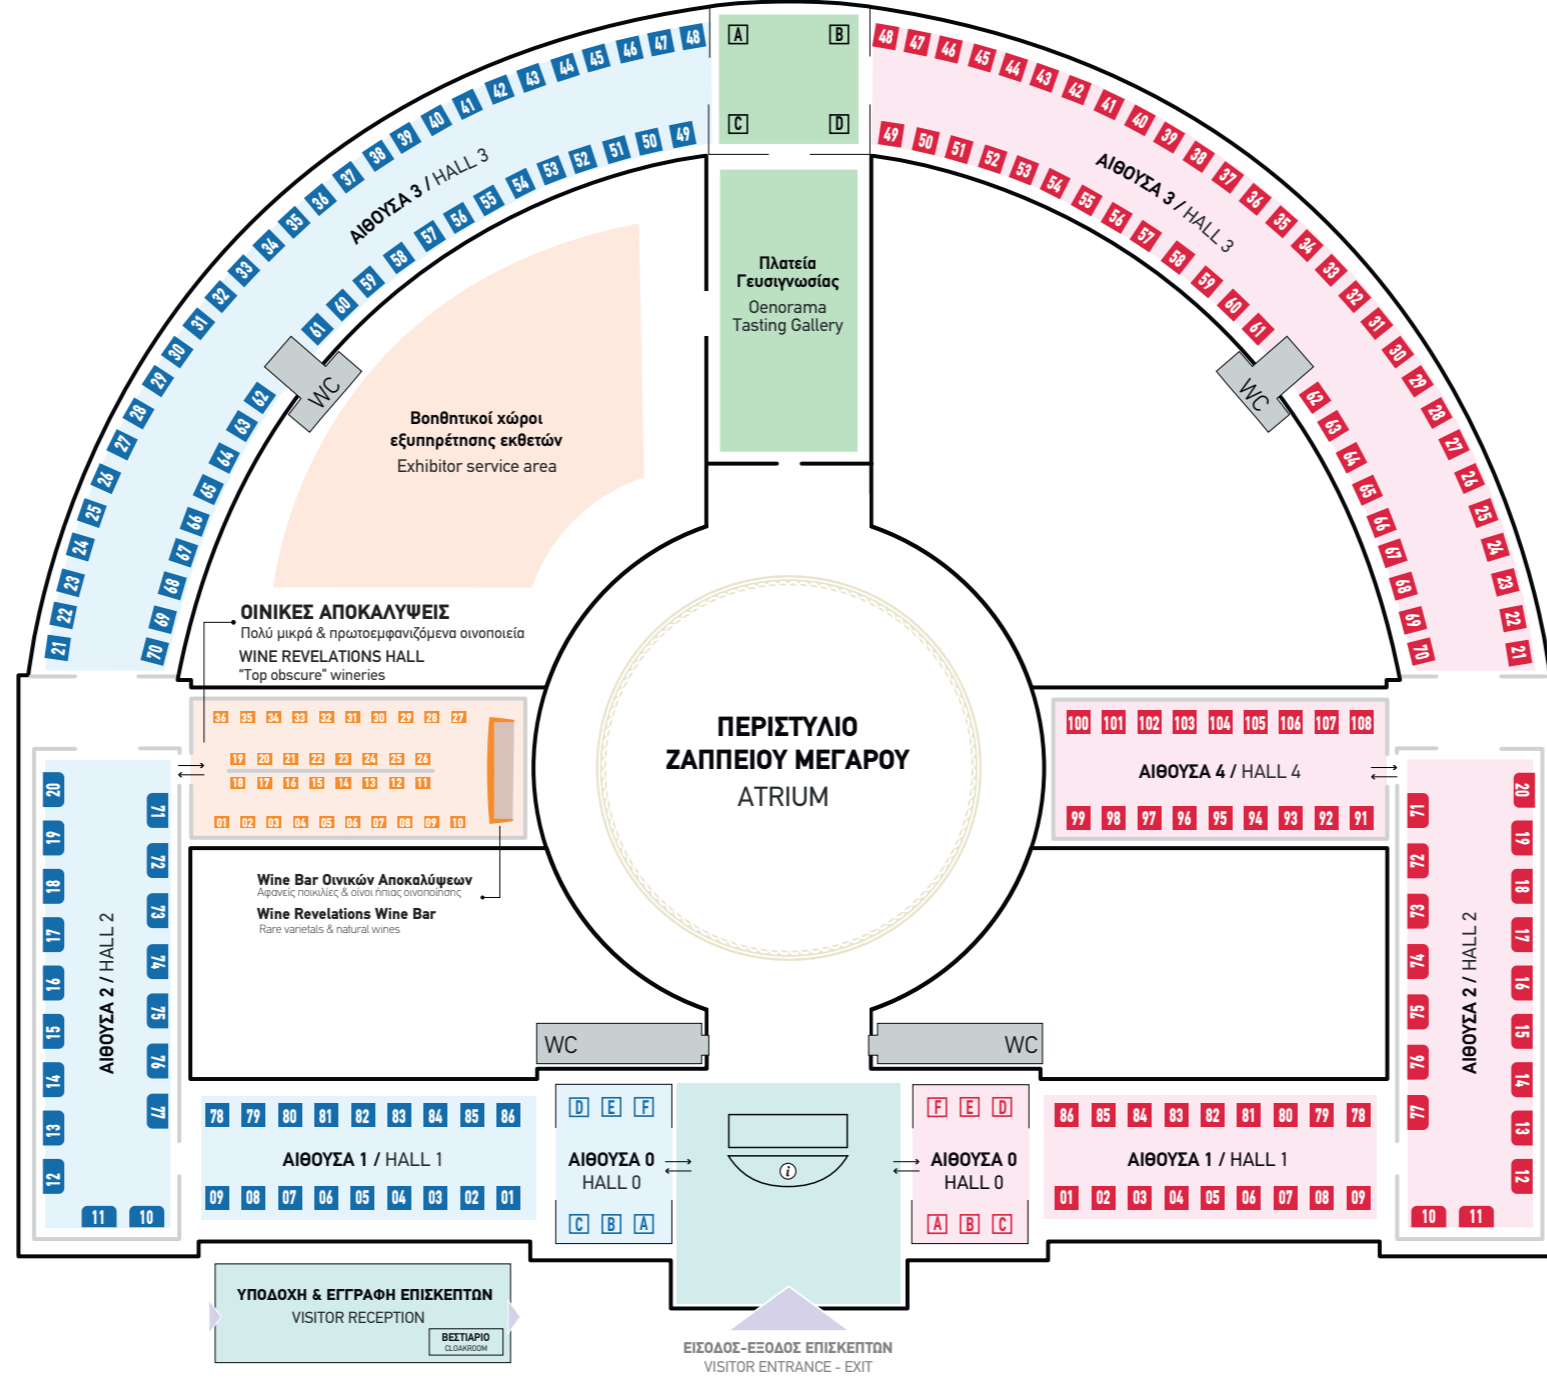

ΜΠΛΕ ΠΤΕΡΥΓΑ / BLUE WING

Table listing exhibitors for the Blue Wing section, including wineries like PNEVMATIKAKIS WINERY, DIGENAKIS WINERY, ZACHARIOUDAKIS WINERY, etc.

ΠΛΑΤΕΙΑ ΓΕΥΣΙΓΗΝΩΣΙΑΣ / TASTING GALLERY

Table listing exhibitors for the Tasting Gallery, including OINOLINE, OENORAMA SHOP, WINTERHALTER, etc.

ΟΙΝΙΚΕΣ ΑΠΟΚΑΛΥΨΕΙΣ / WINE REVELATIONS

Table listing exhibitors for the Wine Revelations section, including wineries like MOINOTERRA WINERY, GOISIS ESTATE, KLADOS WINERY, etc.

ΟΙΝΟΤΕΧΝΙΑ / OENOTECHNICA

Table listing exhibitors for the Oenotechnica section, including PACK SYSTEMS, QUATROLAB, ENOTECH, etc.

ΚΟΚΚΙΝΗ ΠΤΕΡΥΓΑ / RED WING

Table listing exhibitors for the Red Wing section, including wineries like SAMARTZIS ESTATE WINES, PETRIESSA ESTATE, WINERY MONSIEUR NICOLAS, etc.

ΚΟΚΚΙΝΗ ΠΤΕΡΥΓΑ / RED WING

Table listing exhibitors for the Red Wing section, including wineries like ΚΤΗΜΑ ΜΑΝΑΛΗ ΣΙΚΙΝΟΣ, CHATEAU KANIARIS, ESTATE THEODORAKAKOS, etc.